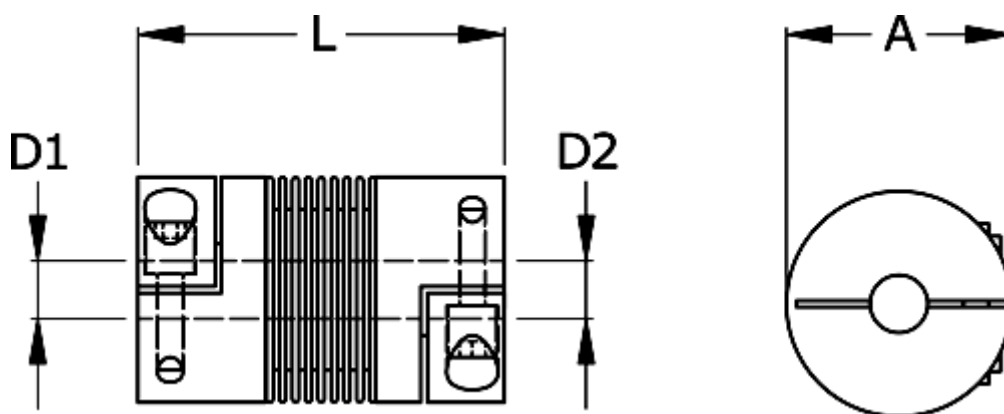

Data Sheet

Article number: 3330408001687080

Description: Bellow coupling type 4 size800
Length 168 mm, bore 70/80 mm

Measures

A	= 157
D1	= 70
D2	= 80
L	= 168
Nom. torque NM (Tkn)	= 800